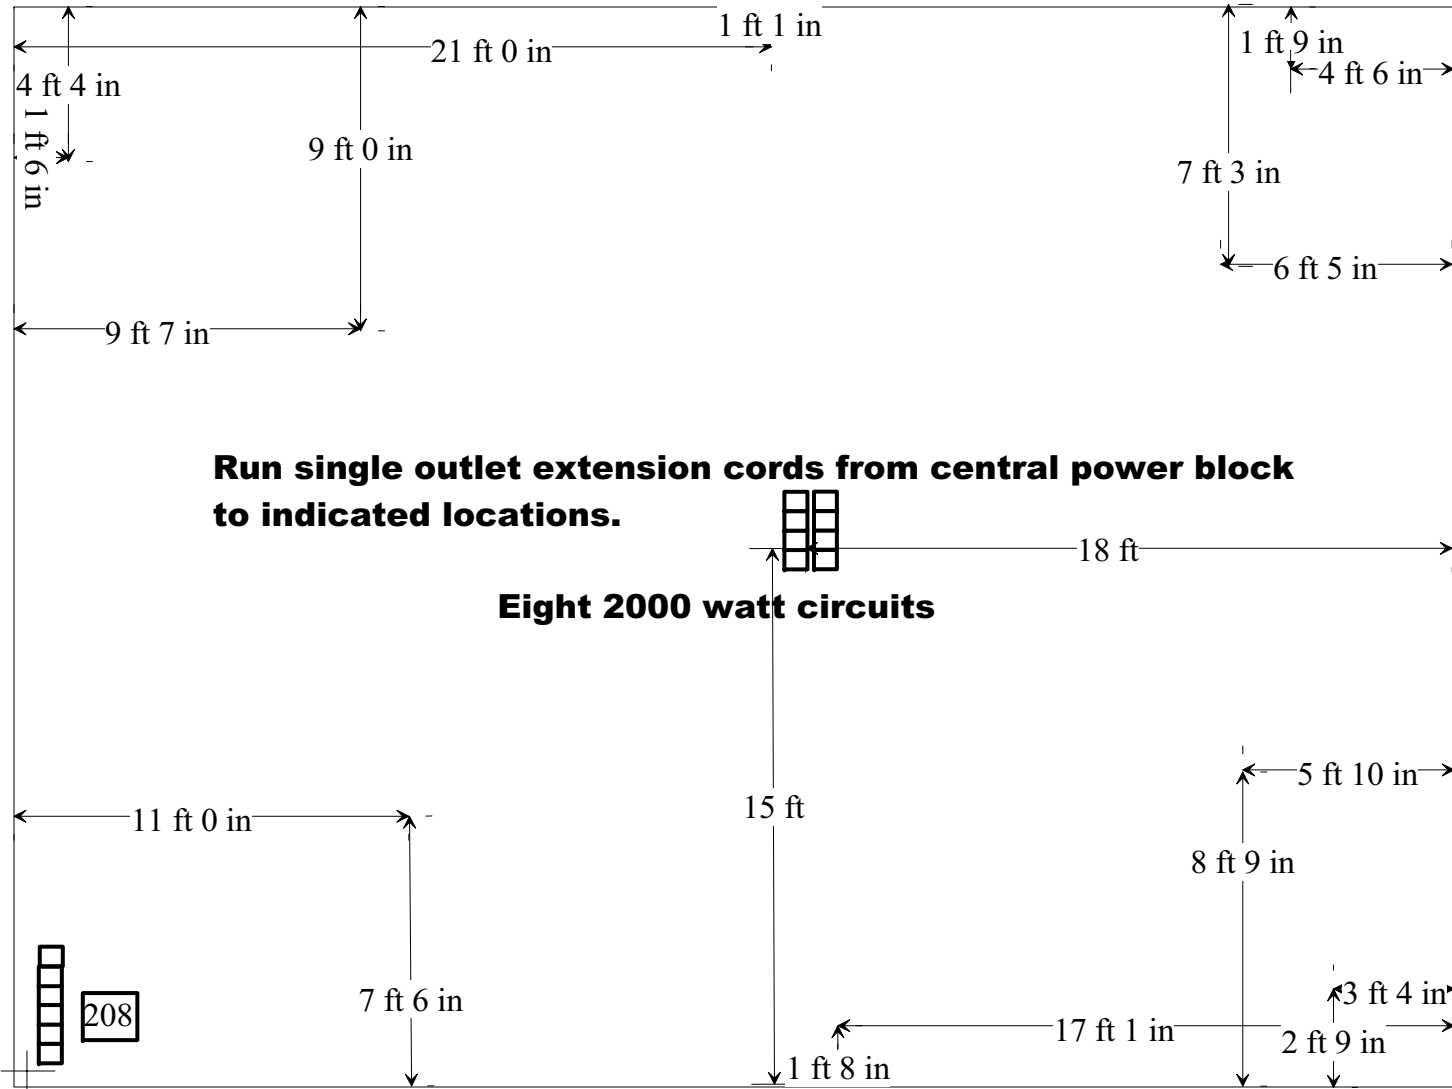

Power Layout

Side Aisle

Run single outlet extension cords from central power block to indicated locations.

Eight 2000 watt circuits

**To Exhibit Hall
Main Entrance**

Eight 2000 watt circuits at center of booth with standard 110V receptacles

Main Aisle

Six 110V 2000 watt circuits with standard receptacles and one 208 Volt circuit at the corner of booth.